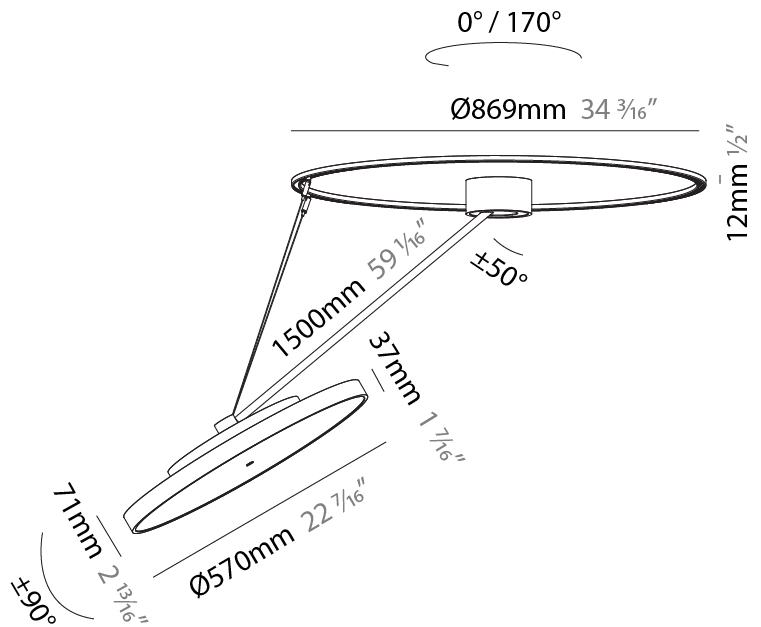

PHYSICAL

| |
|---------------------------------------------------------------------------------------------------------------------------------------------------------------------------------------|
| Shape: Round |
| Diameter (mm): 200 |
| Diameter (in): 7 7/8 |
| Height (mm): 1620 |
| Height (in): 63 3/4 |
| Light Distribution: Adjustable / Direct |
| Weight (kg): 3 |
| Weight (lbs): 6.6 |
| Diffuser: PMMA - Opal / Micro-Prism / Sparkling Secret / Vintage Industrial |
| Fixture Finish: SSR / BKV / CWI / CRY / HAB / UFT / ITA / RUA / FTG / MYG / LOD / PUS / FRO / FUP / KIA / POP / BLS / SPG / MEY / GOH / GUM / CHC / COM / ABZ / JAG / OBR / MOS / ROR |
| Fixture Material: Extruded Aluminum / Steel |

PHYSICAL

| |
|---------------------------------------------------------------------------------------------------------------------------------------------------------------------------------------|
| Shape: Round |
| Diameter (mm): 570 |
| Diameter (in): 22 7/16 |
| Height (mm): 1620 |
| Height (in): 63 3/4 |
| Light Distribution: Adjustable / Direct |
| Weight (kg): 6.0 |
| Weight (lbs): 13.22 |
| Diffuser: PMMA - Opal / Micro-Prism / Sparkling Secret / Vintage Industrial |
| Fixture Finish: SSR / BKV / CWI / CRY / HAB / UFT / ITA / RUA / FTG / MYG / LOD / PUS / FRO / FUP / KIA / POP / BLS / SPG / MEY / GOH / GUM / CHC / COM / ABZ / JAG / OBR / MOS / ROR |
| Fixture Material: Extruded Aluminum / Steel |

Adjustability: Rotational Canopy 170°; Tilting Canopy ±50°; Tilting Head ±90°

RATINGS AND CERTIFICATIONS

| |
|------------------------------------------------------|
| Certified By: Certified for North American Standards |
| IP rating: IP20 |