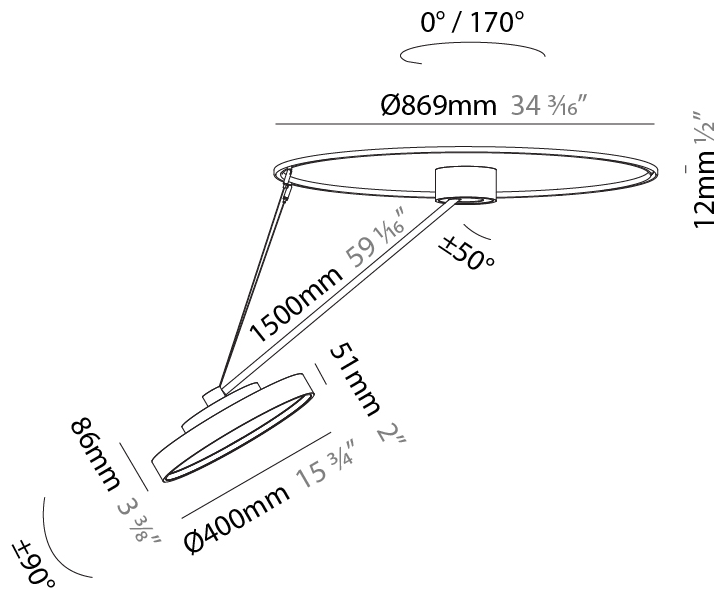

PHYSICAL

| |
|---------------------------------------------------------------------------------------------------------------------------------------------------------------------------------------|
| Shape: Round |
| Diameter (mm): 200 |
| Diameter (in): 7 7/8 |
| Height (mm): 1620 |
| Height (in): 63 3/4 |
| Light Distribution: Adjustable / Direct |
| Weight (kg): 3 |
| Weight (lbs): 6.6 |
| Diffuser: PMMA - Opal / Micro-Prism / Sparkling Secret / Vintage Industrial |
| Fixture Finish: SSR / BKV / CWI / CRY / HAB / UFT / ITA / RUA / FTG / MYG / LOD / PUS / FRO / FUP / KIA / POP / BLS / SPG / MEY / GOH / GUM / CHC / COM / ABZ / JAG / OBR / MOS / ROR |
| Fixture Material: Extruded Aluminum / Steel |

PHYSICAL

| |
|---------------------------------------------------------------------------------------------------------------------------------------------------------------------------------------|
| Shape: Round |
| Diameter (mm): 400 |
| Diameter (in): 15 3/4 |
| Height (mm): 1620 |
| Height (in): 63 3/4 |
| Light Distribution: Adjustable / Direct |
| Weight (kg): 4.5 |
| Weight (lbs): 9.9 |
| Diffuser: PMMA - Opal / Micro-Prism / Sparkling Secret / Vintage Industrial |
| Fixture Finish: SSR / BKV / CWI / CRY / HAB / UFT / ITA / RUA / FTG / MYG / LOD / PUS / FRO / FUP / KIA / POP / BLS / SPG / MEY / GOH / GUM / CHC / COM / ABZ / JAG / OBR / MOS / ROR |
| Fixture Material: Extruded Aluminum / Steel |

OPTICAL

Adjustability: Rotational Canopy 170°; Tilting Canopy ±50°; Tilting Head ±90°

RATINGS AND CERTIFICATIONS

| |
|------------------------------------------------------|
| Certified By: Certified for North American Standards |
| IP rating: IP20 |